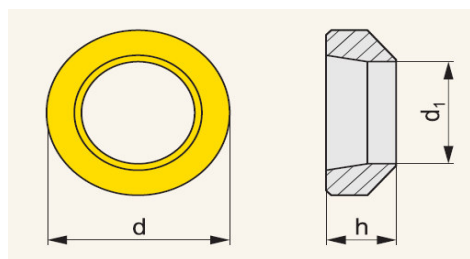

Schneidringe / Scarfing rings

SR - AR ; P34

Artikel Order-No.	Beschreibung Description	Ausführung Execution	Dimension (mm)				
			l = d	d1	h	R	Rohrinnen - Ø Tube inside - Ø
10008830	SR0 - AR3.5	3503 P34 CA	6.00	3.00	3.50	3.40	12 - 13.5
10008831	SR0 - AR4	3503 P34 CA	6.00	3.50	3.50	4.00	12 - 14
10008778	SR0 - AR4.5	421 P34 CA	8.00	4.00	4.00	4.60	13.5 - 19
10008832	SR0/10 - AR4.5	421 P34 CA	10.00	4.00	4.00	4.60	13.5 - 19
10008833	SR0 - AR5.5	3706 P34 CA	8.00	5.00	4.00	5.70	16 - 20
10008770	SR0/10 - AR5.5	3706 P34 CA	10.00	5.00	4.00	5.70	16 - 20
10008834	SR0 - AR6	421 P34 CA	10.00	5.50	4.50	6.30	17 - 20
10008766	SR0 - AR6.5	421 P34 CA	10.00	6.00	4.50	6.80	17 - 21
10008835	SR0/5 - AR6.5	421 P34 CA	10.00	6.00	5.00	6.80	20 - 22
10006766	SR0 - AR7	421 P34 CA	10.00	6.50	4.50	7.40	17 - 22
10008764	SR1 - AR7	421 P34 CA	13.00	6.00	5.00	6.80	20 - 22
10008761	SR1 - AR8	421 P34 CA	13.00	7.00	5.00	8.00	22 - 24
10008836	SR1 - AR9	421 P34 CA	13.00	8.00	5.00	9.10	24 - 26
10006767	SR1 - AR10	421 P34 CA	13.00	9.00	5.00	10.20	25 - 28
10008837	SR2 - AR9	421 P34 CA	19.00	8.00	8.00	9.10	24 - 26
10008765	SR2 - AR10	421 P34 CA	19.00	9.00	8.00	10.20	26 - 28
10008762	SR2 - AR11	421 P34 CA	19.00	10.00	8.00	11.40	28 - 30
10008780	SR2 - AR12	421 P34 CA	19.00	11.00	8.00	12.50	30 - 34
10008771	SR2 - AR14	421 P34 CA	19.00	12.50	8.00	14.30	32 - 41
10008838	SR3 - AR12	421 P34 CA	22.00	11.00	10.00	12.50	30 - 34
10008763	SR3 - AR14	421 P34 CA	22.00	12.00	10.00	13.70	32 - 41
10008839	SR3 - AR17	421 P34 CA	22.00	15.00	10.00	17.10	41 - 50
10008840	SR4 - AR20	421 P34 CA	30.00	17.00	12.00	19.40	45 - 60
10008841	SR4 - AR23	421 P34 CA	30.00	20.00	12.00	22.80	48 - 72
10008842	SR5 - AR25	422 P34 CA	35.00	22.00	12.00	25.10	70 - 85
10008768	SR5 - AR28	422 P34 CA	35.00	25.00	12.00	28.50	85 - 100
10008843	SR6 - AR34	422 P34 CA	45.00	30.00	15.00	34.20	100 - 130
10008769	SR7 - AR39	422 P34 CA	50.00	35.00	15.00	39.50	125 - 140
10008844	SR8 - AR46	422 P34 CA	55.00	40.00	18.00	45.60	150 - 400