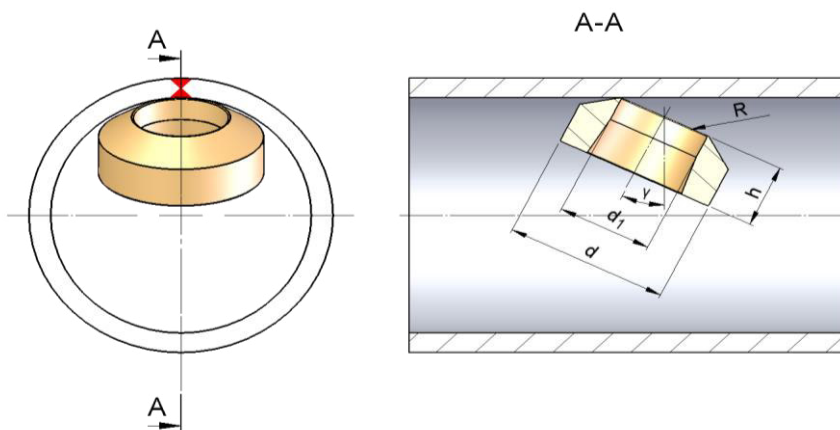

**1** Aussendurchmesser (d)

1 = 13 mm	5 = 35 mm
2 = 19 mm	6 = 45 mm
3 = 22 mm	7 = 50 mm
4 = 30 mm	8 = 55 mm

**AR5** Arbeitsradius (R)  
y = in der Regel 26°

**P34** Ausführung  
P34 = Al2O3 (schwarz)

**SR** Ring typ (Scarfing Ring)

**1** Outside diameter (d)

1 = 13 mm	5 = 35 mm
2 = 19 mm	6 = 45 mm
3 = 22 mm	7 = 50 mm
4 = 30 mm	8 = 55 mm

**AR5** Working radius (R)  
y = usually 26°

**P34** Execution  
P34 = Al2O3 (black)

$$R = \frac{d_1}{2 * \sin \gamma}$$